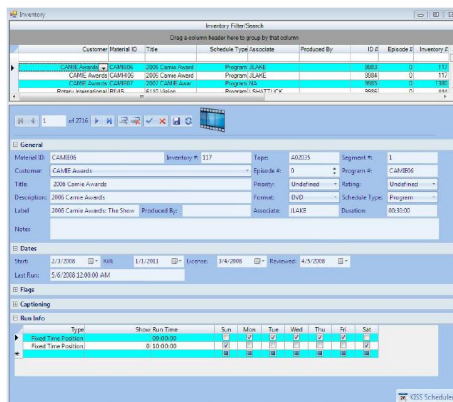

## Broadcast Traffic and Scheduling System

KISS is NVerzion's fully integrated, easy-to-use traffic and scheduling system that simplifies the potentially complicated broadcast scheduling and accounting processes.

KISS enables smooth processing of completed orders – directly from the broadcast salesperson to the traffic manager – and it helps stations create daily schedules and quickly pass those schedules on to automation system for implementation.

As-run information is instantly imported as text files, which can then be edited or modified to include appropriate, customer-specific rates for commercial spots.

KISS also includes a host of additional options, such as a QuickBooks interface.