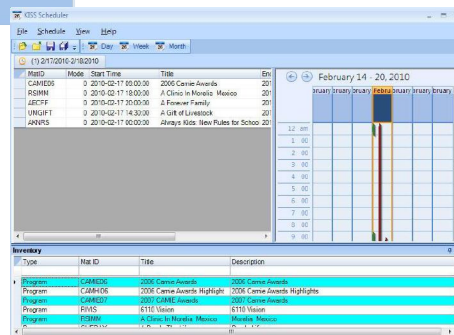

## Broadcast Traffic and Scheduling System

KISS is NVerzion's fully integrated, easy-to-use traffic and scheduling system that simplifies the potentially complicated broadcast scheduling and accounting processes.

KISS enables smooth processing of completed orders – directly from the broadcast salesperson to the traffic manager – and it helps stations create daily schedules and quickly pass those schedules on to automation system for implementation.

As-run information is instantly imported as text files, which can then be edited or modified to include appropriate, customer-specific rates for commercial spots.

KISS also includes a host of additional options, such as a QuickBooks interface.